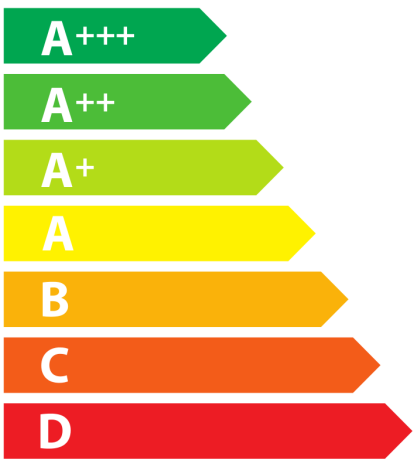

**ENERG**  
енергия · ενεργεια

ELICA

E015AII-075-007

**68**  
kWh/annum

Icon of a water tap with three droplets. Below it, the text "ABCDE**F**G" is displayed, where 'F' is the selected class.

Icon of a light bulb. Below it, the text "AB**C**DEFG" is displayed, where 'C' is the selected class.

Icon of a water tap with three droplets. Below it, the text "ABCD**E**FG" is displayed, where 'E' is the selected class.

Icon of a speaker with sound waves. Below it, the text "**67** dB" is displayed.