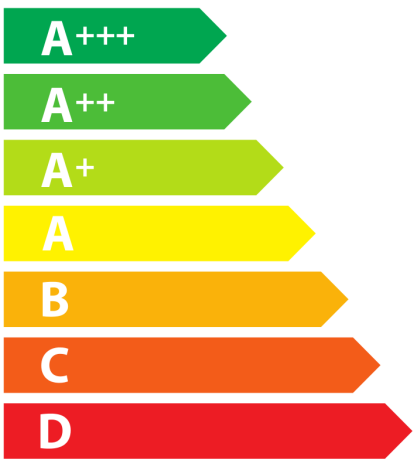

**ENERG**  
енергия · ενεργεια

ELICA

E023DII-026-001

**57**  
kWh/annum

Icon of a fan. Below it, the text 'ABCD**E**FG' indicates the energy efficiency class 'E' is highlighted.

Icon of a lightbulb. Below it, the text 'AB**C**DEFG' indicates the energy efficiency class 'C' is highlighted.

Icon of water droplets falling from a pipe. Below it, the text 'ABC**D**EFG' indicates the energy efficiency class 'D' is highlighted.

Icon of a speaker. Below it, the text '**68** dB' indicates the sound power level.