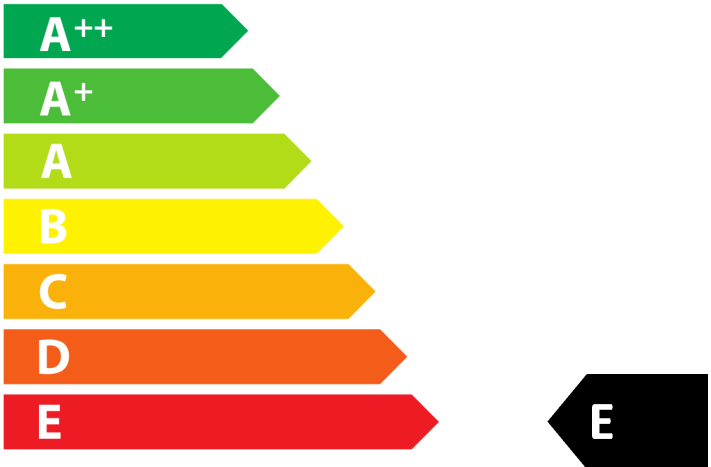

ENERG
енергия · ενεργεια

ELICA

E076DXI-003-001

125
kWh/annum

Water consumption icon showing three leaves in a circle. Below it, the text "ABCDE**F**G" indicates the efficiency scale for water consumption, with 'F' being the selected class.

Light bulb icon. Below it, the text "ABCD**E**FG" indicates the efficiency scale for energy consumption, with 'E' being the selected class.

Water droplets icon showing a horizontal pipe with water dripping. Below it, the text "A**B**CDEFG" indicates the efficiency scale for water leakage, with 'B' being the selected class.

Speaker icon representing sound power level. Below it, the text "**63** dB" indicates the sound power level in decibels.

65/2014