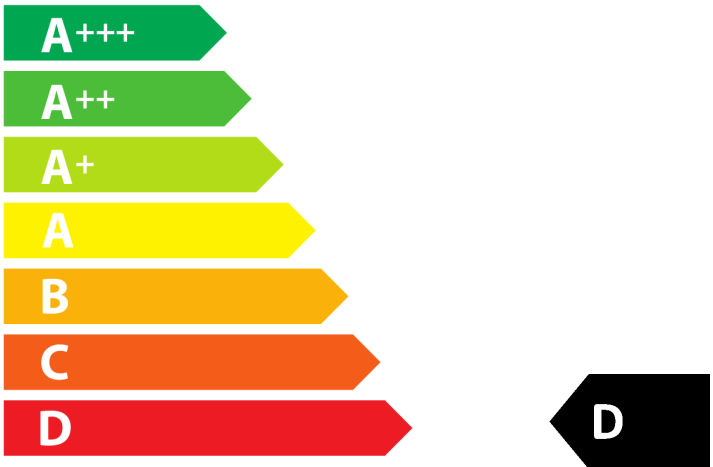

ENERG
енергия · ενεργεια

ELICA

E011AII-035-002

79
kWh/annum

Icon of a three-leaf plant inside a circle. Below it, the text "ABCDE**F**G" is displayed, with 'F' in bold.

Icon of a light bulb. Below it, the text "ABCDEF**G**" is displayed, with 'G' in bold.

Icon of a water tap with three water drops falling. Below it, the text "AB**C**DEFG" is displayed, with 'C' in bold.

Icon of a speaker with sound waves. Below it, the text "**69** dB" is displayed, with '69' in bold.