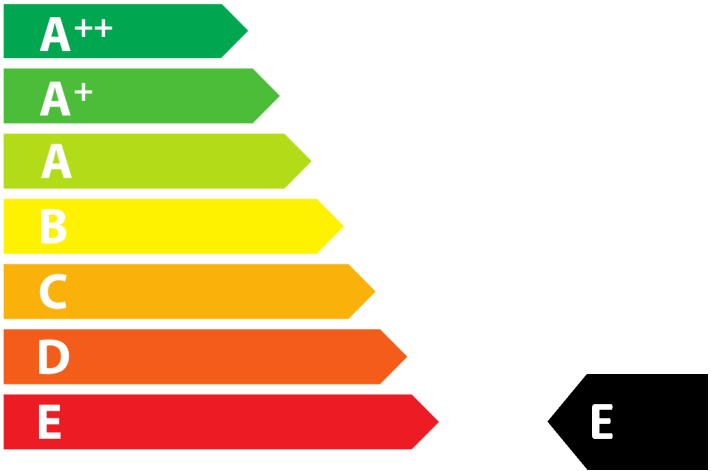

ENERG
енергия · ενέργεια

ELICA

FCCXXII-005-001

126
kWh/annum

Icon of a three-leaf plant inside a circle. Below it, the text "ABCDE**F**G" is displayed.

Icon of a light bulb. Below it, the text "ABCDEF**G**" is displayed.

Icon of water drops falling from a pipe. Below it, the text "AB**C**DEFG" is displayed.

Icon of a speaker with sound waves. Below it, the text "**69** dB" is displayed.

65/2014