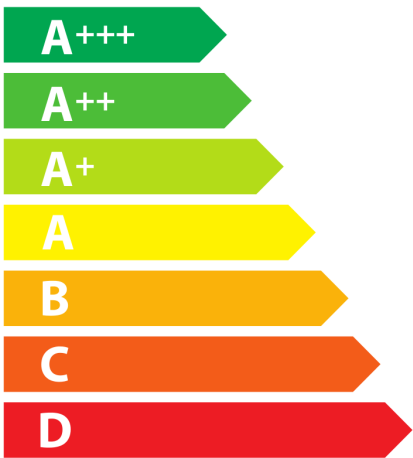

ENERG

енергия · ενεργεια

Y

IJA

IE

IA

ELICA

E017XII-003-001

D

82
kWh/annum

Icon of a three-leaf plant inside a circle. Below it, the text "ABCDE**F**G" is displayed.

Icon of a light bulb. Below it, the text "ABCDEF**G**" is displayed.

Icon of water droplets falling from a pipe. Below it, the text "ABCD**E**FG" is displayed.

Icon of a speaker with sound waves. Below it, the text "**58** dB" is displayed.

65/2014