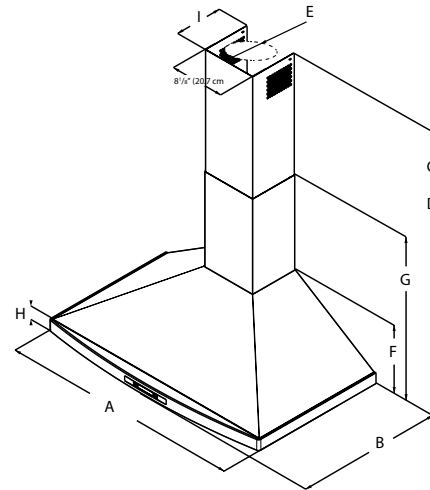

EPL630S2	EPL636S2
A	30" (76.2 cm)	36" (91.2cm)
B	21 1/2" (54.7 cm)	
C*	Min: 28 7/8 (73.3cm) Max: 42 1/16(106.9cm)	
D**	Min: 28 3/4(72 cm) Max: 38" (96.6 cm)	
E	6" (15.9 cm)	
F	10" (25.4cm)	
G	24 1/8 (61cm)	
H	1 1/2" (4cm)	
I	7 1/4" (18.4cm)	
J	8 1/8 (20.7cm)	

* Ductless (Recirculating) version

** Ducted version