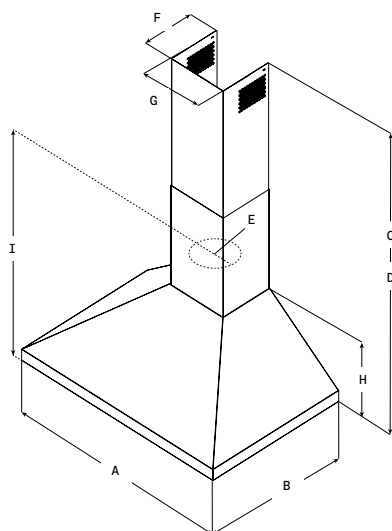

Varna

Wallmount hood

Learn more

MEASUREMENTS

	EVR630S2	EVR636S2
A	30" (76.2 cm)	36" (91.4 cm)
B	19 7/8" (50.4 cm)	
C*	Min: 28 3/8" (72 cm) Max: 42 1/8" (107 cm)	
D**	Min: 28 3/8" (72 cm) Max: 38 3/8" (97 cm)	
E	6" (15.2 cm)	
F	7 3/16" (18.3 cm)	
G	8 3/16" (20.8 cm)	
H	9 7/8" (25 cm)	
I	14 5/8" (37.1 cm)	

*Ductless version (recirculating)

**Ducted version

DESCRIPTION

The clean lines, beautiful sloping angles, and stainless steel finish of Varna make a striking visual statement. Available in 30" and 36" widths, Varna features a powerful 600 CFM blower, dimmable LED lighting, a dishwasher-safe stainless steel microhole filter, and easy-to-use glass capacitive touch controls for convenience and safety. Designed for standard ducted installation, Varna can also be installed as a recirculating system using the optional kit.

FEATURES

- ✎ Touch controls
- 🔇 Hush system
- ⚙️ Top performance
- 💡 Dim light
- 🌀 CFM reduction system
- 💡 Led light

GENERAL PROPERTIES

Width	30"	36"
Model	EVR630S2	EVR636S2
Dimensions	30"W x 19 7/16"D x min 28 3/8" max 42 1/8"H	36"W x 19 7/16"D x min 28 3/8" max 42 1/8"H
Blower Type (Internal) ¹	600 CFM (3-speed + boost)	
Noise (Min-max sones) ¹	0.4-5.2 Sones	
Electrical	120V-60Hz, 455W	
Illumination	2 premium dimmable LED, 2.5W, 4000K	
Finish	Stainless Steel with black tempered glass	
Controls	Multi-function Electronic with black glass touch display	
Grease filters	Dishwasher-Safe, Stainless steel microhole filter	
Installation type	Ducted or recirculating with kit (sold separately)	
Duct transition	Round 6" top discharge	
Telescopic chimney	Can reach ceiling heights of min 7'5", max 9'2" (ducted) & min 7'5", max 9'6" (recirculating)	