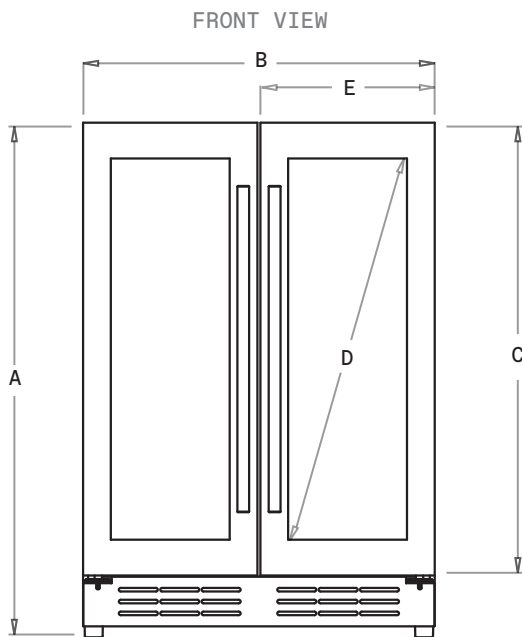

### MEASUREMENTS

\* $\frac{3}{4}$ " (1.9cm) Adjustable Height

EBF52SS1	
A	34 $\frac{1}{2}$ " (87cm)
B	23 $\frac{7}{16}$ " (59.5 cm)
C	30 $\frac{3}{16}$ " (76.7cm)
D	26 $\frac{5}{8}$ " (67.6cm)
E	11 $\frac{5}{8}$ " (29.2cm)

### DESCRIPTION

A paradigm of sophisticated design and seamless construction, RISERVA is your best ally when preserving the freshness of your beverages. Dual Compartments and Dual Cooling zones, offer the elegance of a wine cellar, fused with the convenience of a beverage center. It holds up to 60 cans (12oz) within the Beverage Zone and up to 21 bottles of wine (21oz) in the Wine Zone. Optimum preservation is ensured thanks to the natural Beechwood shelves, highest quality components that reduce vibration, plus Elica's Perfect Climate technology (EPC) that maintains consistent and even temperature distribution.

### GENERAL PROPERTIES

Standard Width	24"
Model	EBF52SS1
Dimensions	23 3/8"W x 22 5/16"D x 34 1/4"H
Weight	117 lbs
Installation type	Built-In & free standing
Refrigeration type	R600a
Volume	4.8 cu ft(135L)
Sound level	39 dBA
Door finish	304 stainless steel + Tempered Glass
Cabinet finish	Black
Interior finish	Black
Hinge design	Concealed
Lighting	3 level white LED
Controls	Capacitive Touch Display with white numbers

## LINE DRAWINGS