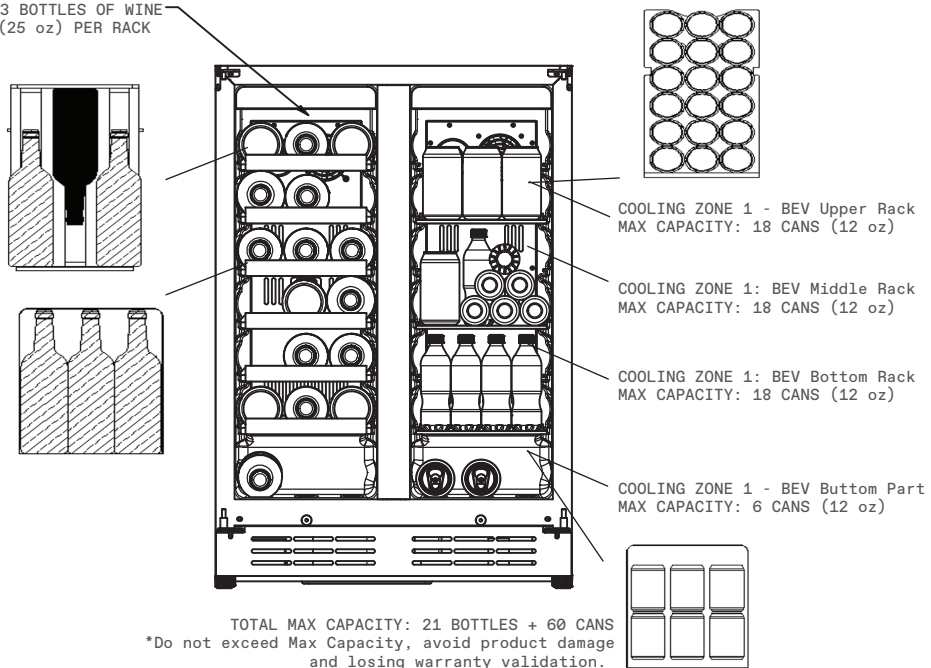

STORAGE CAPACITY

COOLING ZONE 2 - WINES
MAX CAPACITY: 3 BOTTLES OF WINE
(25 oz) PER RACK