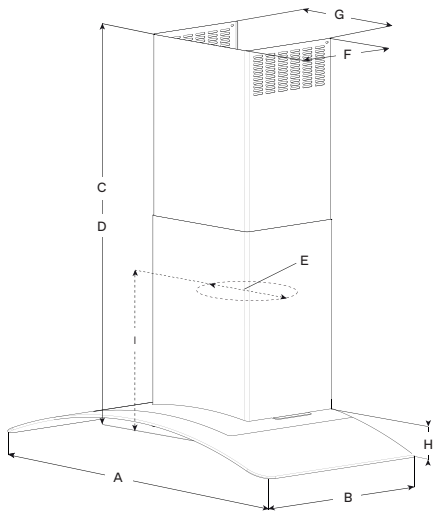

Potenza

Wallmount hood

Learn
more

MEASUREMENTS

	EPT430S3	EPT436S3
A	30" (76.2 cm)	36" (91.4 cm)
B	19 1/16" (50 cm)	
C*	Min: 24" (61cm) Max: 36 5/8" (93 cm)	
D**	Min: 20 3/8" (51.7 cm) Max: 32 9/16" (82.7 cm)	
E	6" (15.2 cm)	
F	10 3/4" (27.3 cm)	
G	13 1/16" (33.2 cm)	
H	3 3/4" (9.4 cm)	
I	14 1/2" (36.8 cm)	15 7/16" (39.1 cm)

*Ductless (recirculating)

** Ducted version

DESCRIPTION

Potenza combines curved glass and stainless steel to create a light and airy environment, which is perfect for any contemporary kitchen. The flowing designs of 30" or 36" widths come with a powerful 400 CFM blower that can support the cooking demands of most kitchens. Stainless steel look, multiple backlight color touch controls illuminate in elegant white, green, blue, or red, and manage multiple functions including LED lighting and 4-speed blower. Multiple clicking sound options are also available.

Potenza also features a telescopic chimney for up to 8'5" ceilings. Designed for standard ducted installation, Potenza can also be installed as a recirculating system using the kit available as an accessory.

FEATURES

 3x layer mesh

 Led light

 CFM reduction system

GENERAL PROPERTIES

Width	30"	36"
Model	EPT430S3	EPT436S3
Dimensions	30"W x 19 1/16"D x min:20 3/8" max:36 5/8"H	36"W x 19 1/16"D x min:20 3/8" max:36 5/8"H
Blower Type ¹ (Internal)	400 CFM (4-speed)	
Noise (Min-max sones) ¹	0.4-5.0 Sones	
Electrical	120V-60Hz, 301W	
Illumination	2 LED, 2.1W, 3000K, 235 Lumen	
Finish	Stainless Steel	
Controls	Electronic touch controls with adjustable color backlight	
Filters	Dishwasher-safe, anodized aluminum mesh filter	
Installation type	Ducted or recirculating wit kit (sold separately)	
Duct transition	6" round with backdraft damper (top only)	