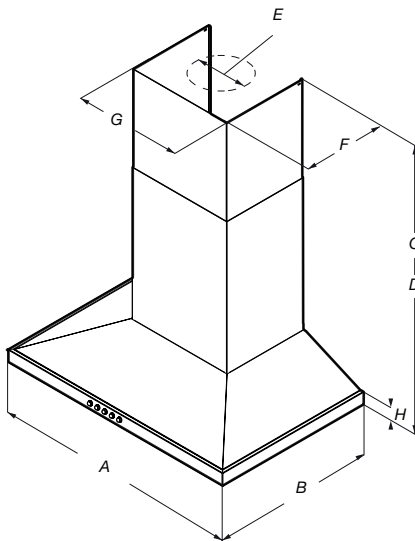

Lavello

Wallmount hood

Learn
more

MEASUREMENTS

	ELV430SS	ELV436SS
A	30" (76.2 cm)	36" (91.4 cm)
B	19 1/16" (50 cm)	
C*	Min: 28 1/4" (71.8 cm) Max: 42 1/2" (108.1 cm)	
D**	Min: 24 5/8" (62.5 cm) Max: 38 3/4" (98.3 cm)	
E	6" (15.24 cm)	
F	10 5/8" (26.9 cm)	
G	13 1/16" (33.2 cm)	
H	1 9/16" (4 cm)	

FEATURES

 Led light

GENERAL PROPERTIES

Width	30"	36"
Model	ELV430SS	ELV436SS
Dimensions	30"W x 19 1/16"D x min:28 1/4" max:42 1/2"H	36"W x 19 1/16"D x min:28 1/4" max:42 1/2"H
Blower Type ¹ (Internal)	400 CFM (3-speed)	
Noise (Min-max sones) ¹	0.6-6.1 Sones	
Electrical	120V-60Hz,265W	
Illumination	2 LED, 2.1W, 4000K	
Finish	Stainless Steel	
Controls	Backlit electronic push buttons	
Grease filters	Dishwasher-Safe, Stainless steel mesh with anodization	
Installation type	Ducted or recirculating with kit (sold separately)	
Duct transition	6" round (Top Only)	