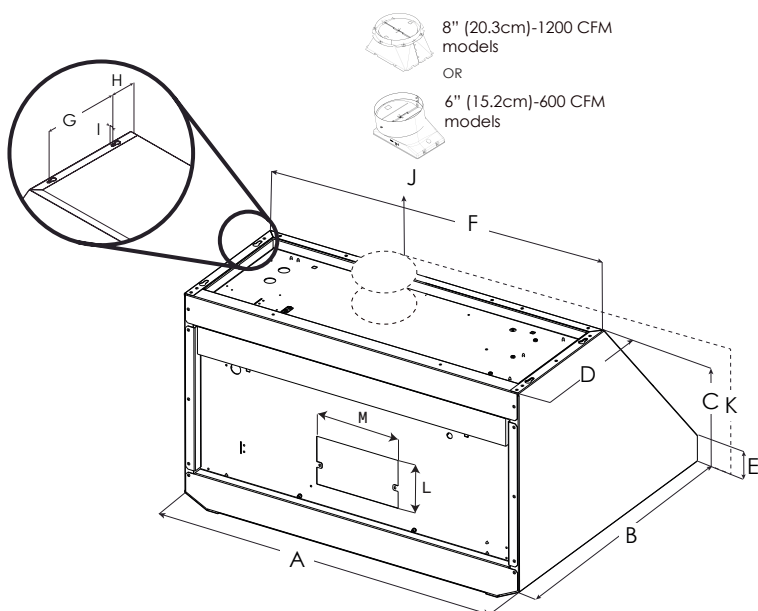

Calabria

Wallmount hood

Learn more

MEASUREMENTS

8" (20.3cm)-1200 CFM models
OR
6" (15.2cm)-600 CFM models

	ECL630S4	ECL636SS* ECL136S4**	ECL142S4	ECL148S4
A	30" (76 cm)	36" (91.1 cm)	42" (106.5 cm)	48" (121.7 cm)
B	25" (63.5 cm)			
C	18" (45.7 cm)			
D	12" (30.3 cm)			
E	1 5/8" (5.7 cm)			
F	29 1/8" (74 cm)	35 1/8" (89.2 cm)	41 1/8" (104.5 cm)	47 1/8" (119.7 cm)
G	7 1/2" (19 cm)			
H	2 9/16" (6.5 cm)			
I	3/8" (1 cm)			
J	6" (15.2 cm)	6" (15.2 cm)* 8" (20.3 cm)**	8" (20.3 cm)	
K	22 2/16" (56.26 cm)	22 2/16" (56.26 cm)* 22 5/16" (56.69 cm)**	22 5/16" (56.69 cm)	
L	7 1/4" (18.5 cm)	7 1/4" (18.5 cm)* 8 5/16" (21.1 cm)**	8 5/16" (21.1 cm)	
M	4 1/16" (10.4 cm)	4 1/16" (10.4 cm)* 6 5/16" (16.1 cm)**	6 5/16" (16.1 cm)	

FEATURES

- Hush system
- Heat guard
- Professional performance
- Grease collectors
- Seamless look
- Top or rear outlet

GENERAL PROPERTIES

Width	30"	36"	42"	48"
Model	ECL630S4	ECL636SS* ECL136S4**	ECL142S4	ECL148S4
Dimensions	30"W x 25"D x 18"H	36"W x 25"D x 18"H	42"W x 25"D x 18"H	48"W x 25"D x 18"H
Blower Type ¹ (Internal)	600 CFM (4-speed)	600 CFM (4-speed)* 1200 CFM (4-speed)**	1200 CFM (4-speed)	1200 CFM (4-speed)
Noise (Min-max sones) ¹	1.7-7.0 Sones	1.7-7.0 Sones* 1.7-8.5 Sones**	1.7-8.5 Sones	1.7-8.5 Sones
Electrical	120V-60Hz,463W*	120V-60Hz,490W* 120V-60Hz,913W**	120V-60Hz,913W	120V-60Hz,926W
Illumination	2 Led Light w/30", 36" & 42", 4 Led Light w/ 48, w/ 3000 Kelvin & 540 Lumens/Lamp			
Finish	Stainless Steel			
Controls	Fully Retractable Rotating Knobs with Blue backlighting			
Grease filters	Dishwasher-Safe, Professional Stainless Steel Baffle			
Installation type	Ducted or recirculating with Kit			
Duct transition	6" Round with Backdraft Damper (top and rear)	6"/8"*** Round with Backdraft Damper (top and rear)	8" Round with Backdraft Damper (top and rear)	8" Round with Backdraft Damper (top and rear)