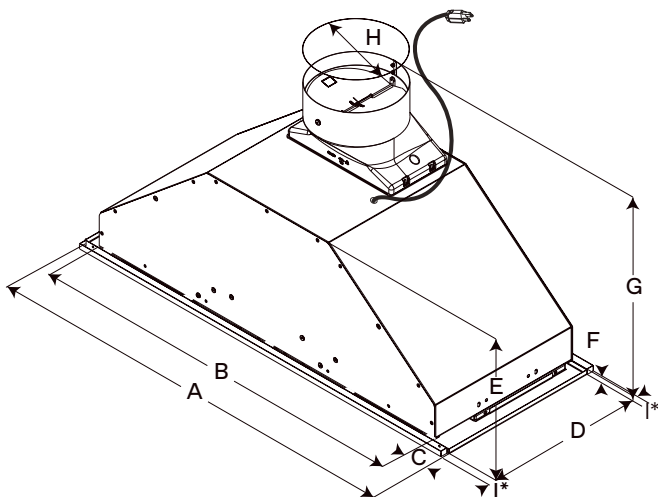

Asti

Insert hood

Learn more

MEASUREMENTS

	EAS422S1	EAS428S2
A	22 1/4" (57.1 cm)	28 1/4" (71.1 cm)
B	19 11/16" (50.8 cm)	26" (66 cm)
C	1 1/8" (2.9 cm)	
D	10 3/4" (27.2 cm)	
E	9 1/2" (24.2 cm)	
F	5/16" (.85 cm)	
G	14 9/16" (37 cm)	
H	6" (15 cm)	
I*	1/2" (1.2 cm)	

I*- Stainless steel spacers must be installed and used when cabinet depth is greater than 12"

DESCRIPTION

Asti is designed for discreet mounting inside cabinetry, fits perfectly into 12" deep cabinetry, and is ideal for kitchens where space is limited or the range hood needs to be out of sight.

FEATURES

3x layer mesh

Led light

GENERAL PROPERTIES

Width	22"	28"
Model	EAS422S1	EAS428S2
Dimensions	22 1/4"W x 10 3/4"D x 9 1/2"H	28 1/4"W x 10 3/4"D x 9 1/2"H
Blower Type ¹ (Internal)	400 CFM (3-speed)	
Noise (Min-max sones) ¹	0.4-5.0 Sones	
Electrical	120V-60Hz, 289W	
Illumination	2 LED, 2.1W, 4000K, 235 Lumen	
Finish	Stainless Steel	
Controls	Backlit electronic push buttons	
Grease filters	2 Dishwasher-Safe, Anodized aluminum mesh filter	
Installation type	Ducted or recirculating with kit (sold separately)	
Duct transition	6" round with backdraft damper (top only)	