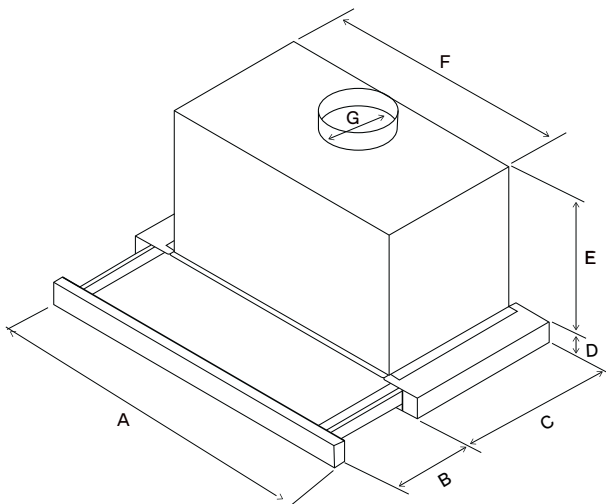

TT

Undercabinet hood

Learn more

MEASUREMENTS

	ETT424S1	ETT430SS	ETT436SS
A	24" (60.9 cm)	30" (76.2 cm)	36" (91.4 cm)
B		6" (15.4 cm)	
C		11" (27.4 cm)	
D		1" (5.1 cm)	
E		5 ⁹ / ₁₆ " (15 cm)	
F		10 ³ / ₄ " (27.3 cm)	
G		13 ¹ / ₁₆ " (33.2 cm)	

DESCRIPTION

The ultra-slim design of TT hides quietly within cabinetry and extends less than 2" below the edge. When called to action, the horizontal visor effortlessly pulls out to provide added air capture during cooking. TT design is ideal for smaller kitchens or where under-cabinet space is limited. The 400 CFM blower provides more than adequate power for everyday cooking. The 3-speed blower and LED lighting are operated with modern electronic touch controls, which are out of sight and behind the visor when idle.

FEATURES

 Led light

GENERAL PROPERTIES

Width	24"	30"	36"
Model	ETT424S1	ETT430SS	ETT436SS
Dimensions	24"W x min:11" max 17"D x 11 3/4"H	30"W x min:11" max 17"D x 11 3/4"H	36"W x min:11" max 17"D x 11 3/4"H
Blower Type** (Internal)	400 CFM (3-speed)		
Noise (Min-max sones)**	0.4-5.0 Sones		
Electrical	120V-60Hz, 245W		
Illumination	2 LED, 2.1W, 3000K		
Finish	Stainless Steel		
Controls	Hidden electronic touch controls		
Filters	Dishwasher-safe, anodized aluminum mesh filter		
Installation type	Ducted or recirculating wit kit (sold separately)		
Duct transition	Round 6" (top discharge)		